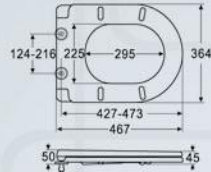

# UF Thermosetting Soft Close Seat cover (耐用脛醛防花柔壓廁板)

360度不銹鋼可調較, 不易磨損, 刮花, 三個步驟, 極速容易拆裝。

SUS hinge, rotate 360°  
Suit all kinds of toilets.

Available with inserted hinge  
For Easy Installation.

You only need to  
Press the 2 Buttons

Easy Lift

BU-888

BU-898

BU-878

BU-828

BU-848

R1688 (可代替 "Roca "Giralda)

R1488 (可代替 "Roca "Dena Senso)