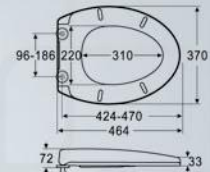

# UF Thermosetting Soft Close Seat cover (耐用脛醛防花柔壓廁板)

360度不銹鋼可調較, 不易磨損, 刮花, 三個步驟, 極速容易拆裝。

SUS hinge, rotate 360°  
Suit all kinds of toilets.

Available with inserted hinge  
For Easy Installation.

You only need to  
Press the 2 Buttons

Easy Lift

BU-888

BU-898

BU-878

BU-828

BU-848

R1688 (可代替 "Roca "Giralda)

R1488 (可代替 "Roca "Dena Senso)