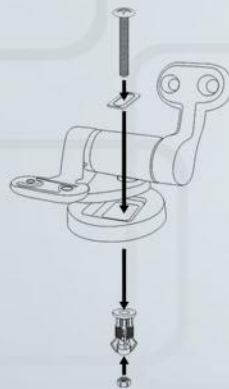

# 3D MDF Soft Close Seat cover

(Top Mounted soft close hinge—緩沖鉸鏈，配頂修螺絲)

Dolphins (海豚)

Fish Family (魚之家族)

Turtle (海龜)

Clownfish (小丑魚)

Tiger (老虎)

Koala Bear (樹熊)

# UF Thermosetting Soft Close Seat cover (耐用脛醛防花柔壓廁板)

360度不銹鋼可調較, 不易磨損, 刮花, 三個步驟, 極速容易拆裝。

SUS hinge, rotate 360°  
Suit all kinds of toilets.

Available with inserted hinge  
For Easy Installation.

You only need to  
Press the 2 Buttons