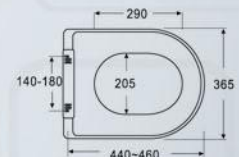

## PP Thermosetting Seat cover

CU-30

71088-S

B-02

C-0003