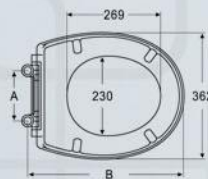

UF Thermosetting Soft Close Seat cover (耐用脛醛防花柔壓廁板)

360度不銹鋼可調較, 不易磨損, 刮花, 三個步驟, 極速容易拆裝。

SUS hinge, rotate 360°
Suit all kinds of toilets.

Available with inserted hinge
For Easy Installation.

You only need to
Press the 2 Buttons

Easy Lift

PP Thermosetting Seat cover

CU-30