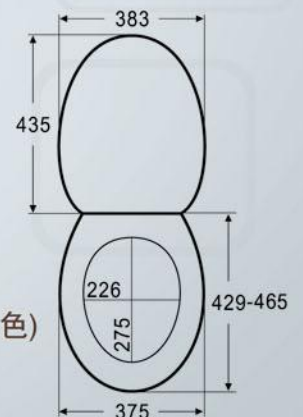

3D MDF Soft Close Seat cover

(Top Mounted soft close hinge—緩沖鉸鏈，配頂修螺絲)

(胡桃木色)

ENO-001