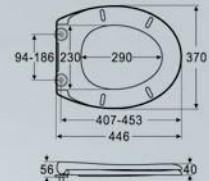

# UF Thermosetting Soft Close Seat cover (耐用脛醛防花柔壓廁板)

360度不銹鋼可調較, 不易磨損, 刮花, 三個步驟, 極速容易拆裝。

SUS hinge, rotate 360°  
Suit all kinds of toilets.

Available with inserted hinge  
For Easy Installation.

You only need to  
Press the 2 Buttons

Easy Lift

BU-888

BU-898

BU-878

BU-828

BU-848

R1688 (可代替 "Roca "Giralda)

R1488 (可代替 "Roca "Dena Senso)