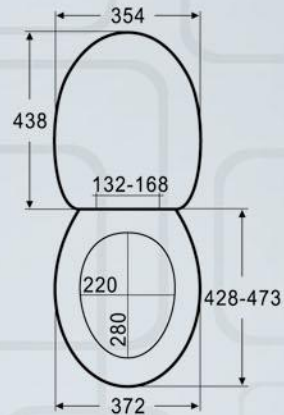

3D MDF Soft Close Seat cover

(Top Mounted soft close hinge—緩沖鉸鏈，配頂修螺絲)

頂修螺絲

ENO-001