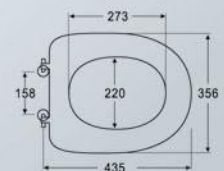

## PP Thermosetting Seat cover

CU-30

71088-S

B-02

C-0003